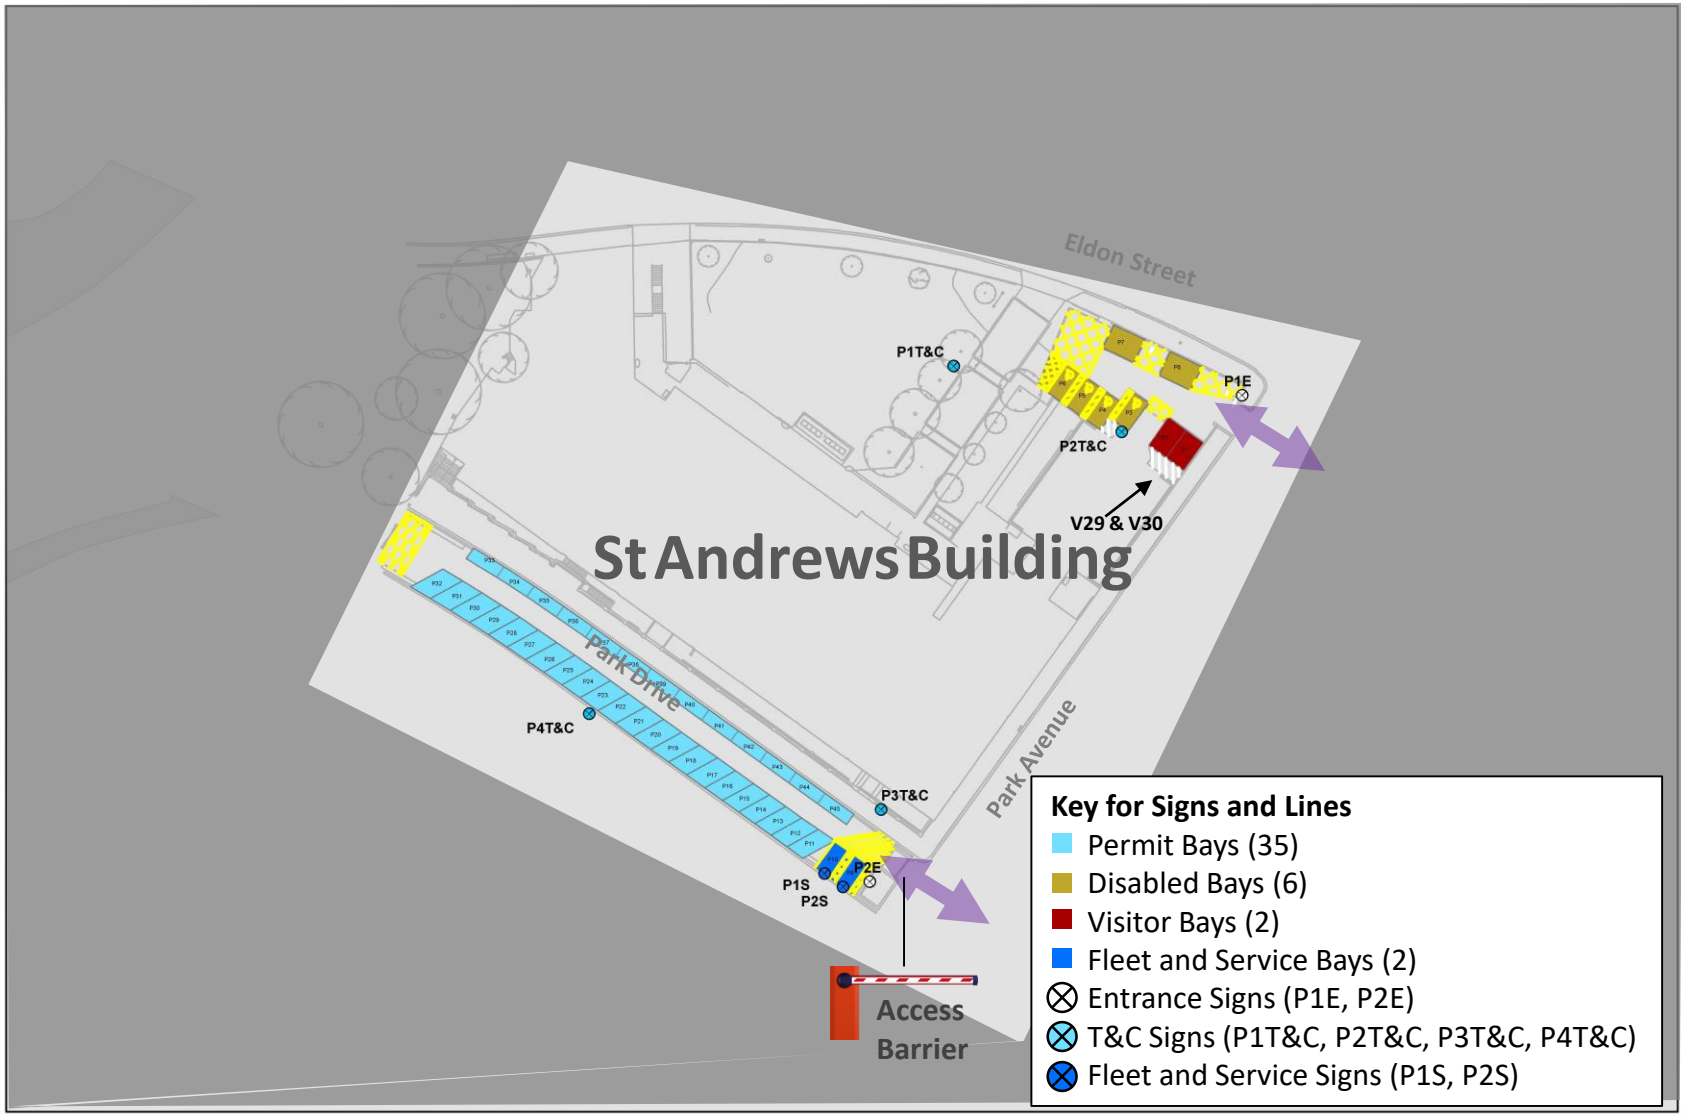

0 15 30 60 m

St Andrews Building

Key for Signs and Lines

- Permit Bays (35)
- Disabled Bays (6)
- Visitor Bays (2)
- Fleet and Service Bays (2)
- Entrance Signs (P1E, P2E)
- T&C Signs (P1T&C, P2T&C, P3T&C, P4T&C)
- Fleet and Service Signs (P1S, P2S)

Title: P - St Andrews Building

Version: 1.6
Date: 01/04/2019

Notes: