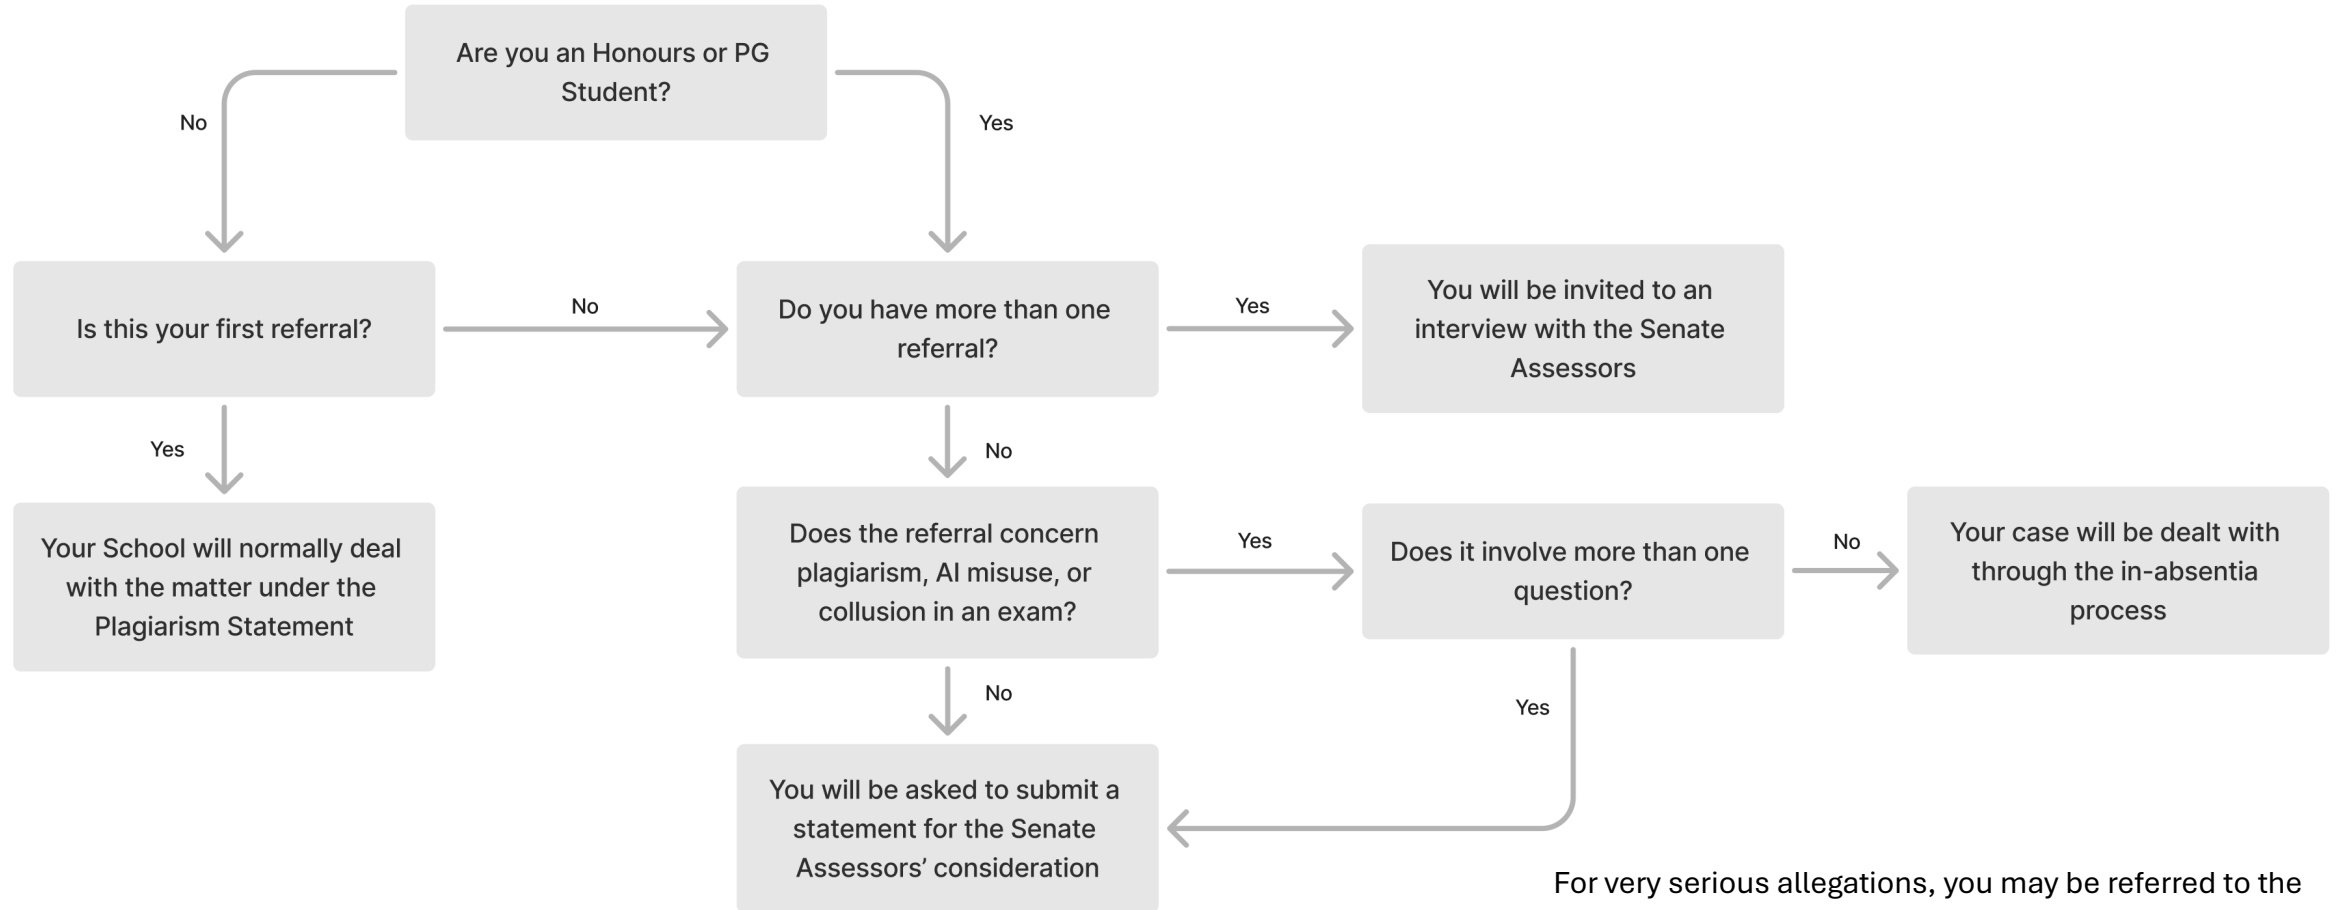

Academic Misconduct Process

For very serious allegations, you may be referred to the Senate Student Academic Conduct Committee instead of having your case dealt with by the Senate Assessors

How will my case be dealt with?

For very serious allegations, you may be referred to the Senate Student Academic Conduct Committee instead of having your case dealt with by the Senate Assessors

Exam Misconduct Process

For very serious allegations, you may be referred to the Senate Student Academic Conduct Committee instead of having your case dealt with by the Senate Assessors