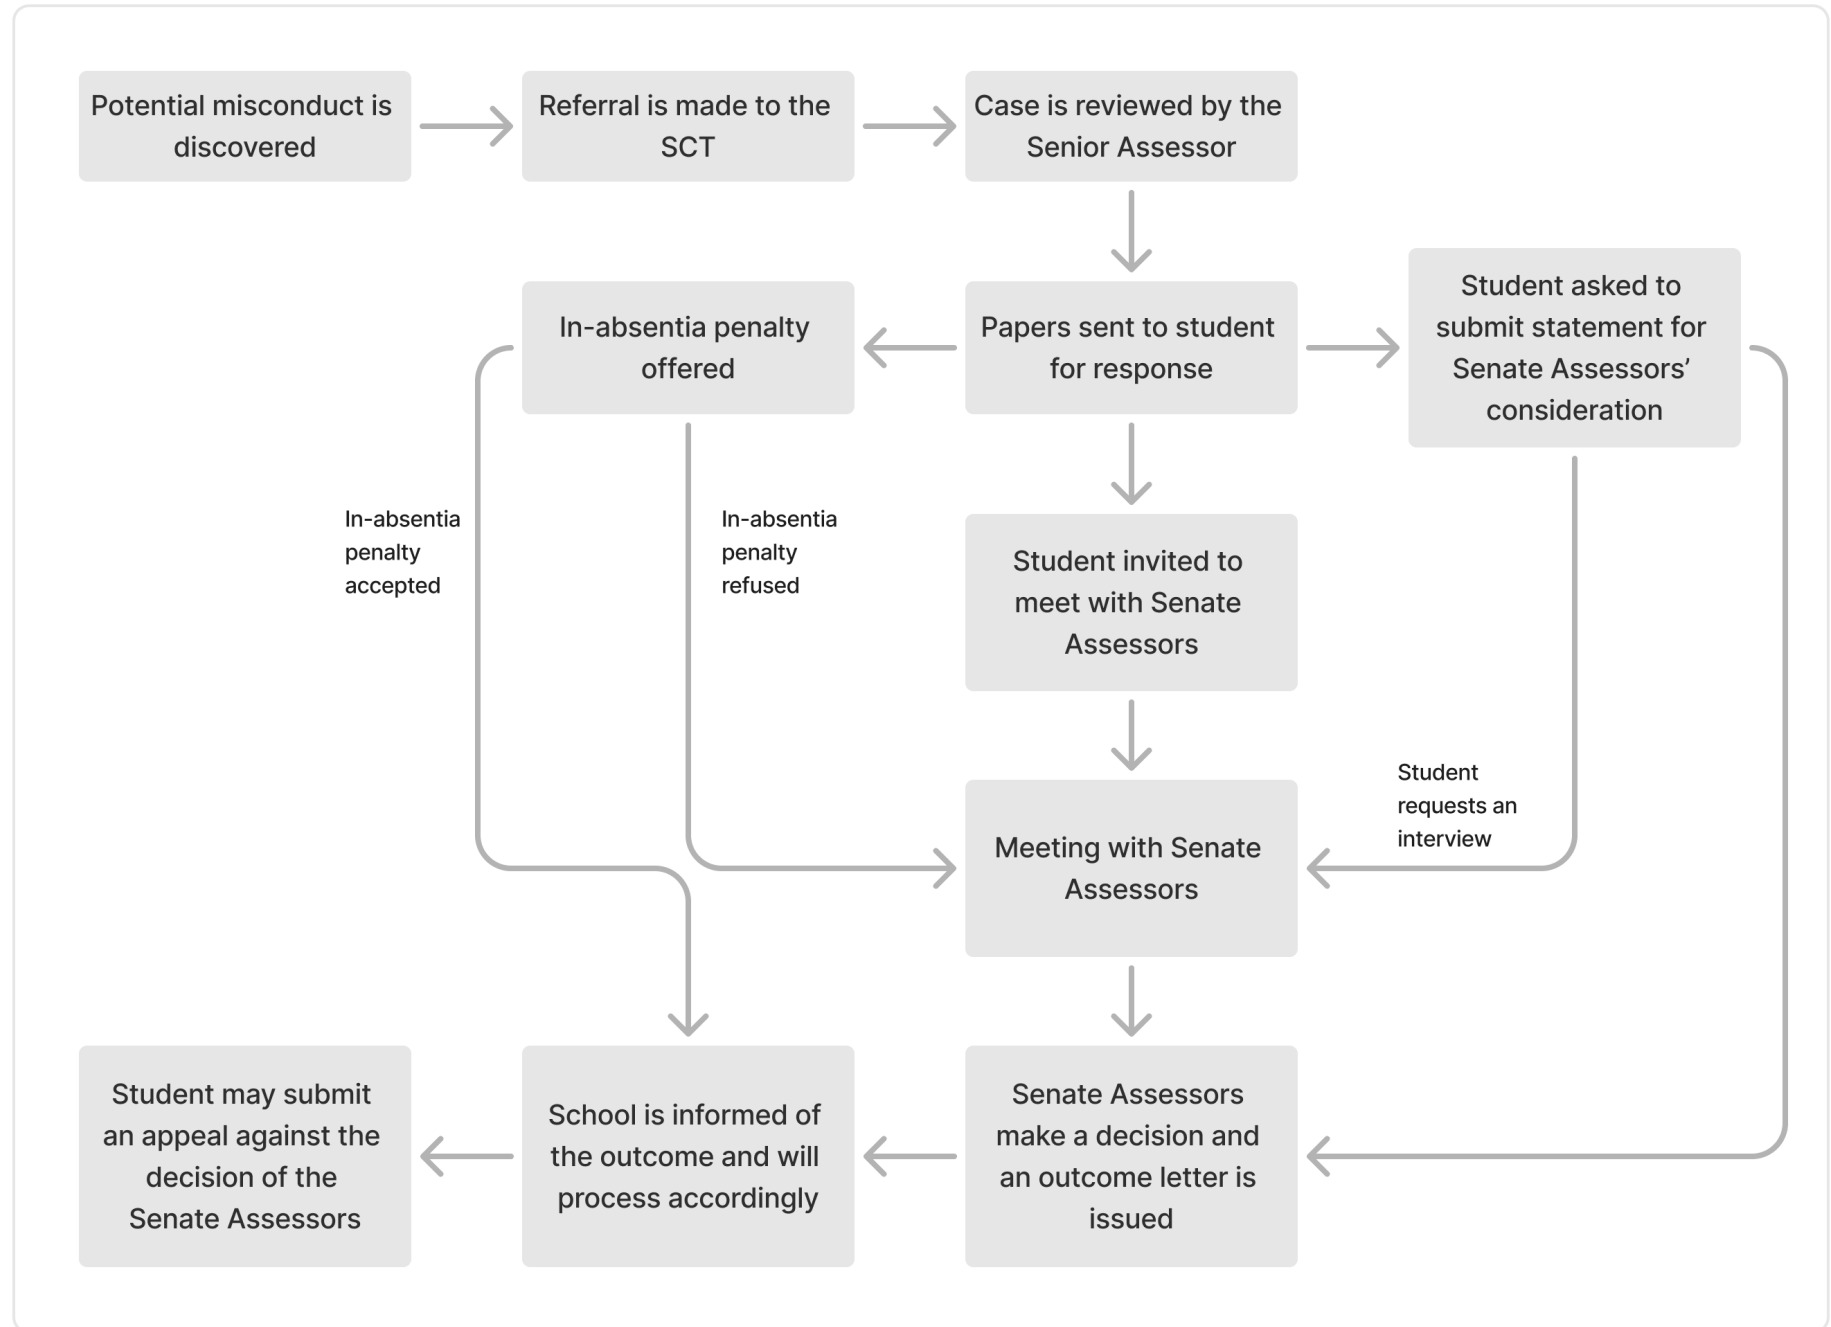

Academic Misconduct Process

For very serious allegations, you may be referred to the Senate Student Academic Conduct Committee instead of having your case dealt with by the Senate Assessors

How will my case be dealt with?

For very serious allegations, you may be referred to the Senate Student Academic Conduct Committee instead of having your case dealt with by the Senate Assessors

Exam Misconduct Process

For very serious allegations, you may be referred to the Senate Student Academic Conduct Committee instead of having your case dealt with by the Senate Assessors