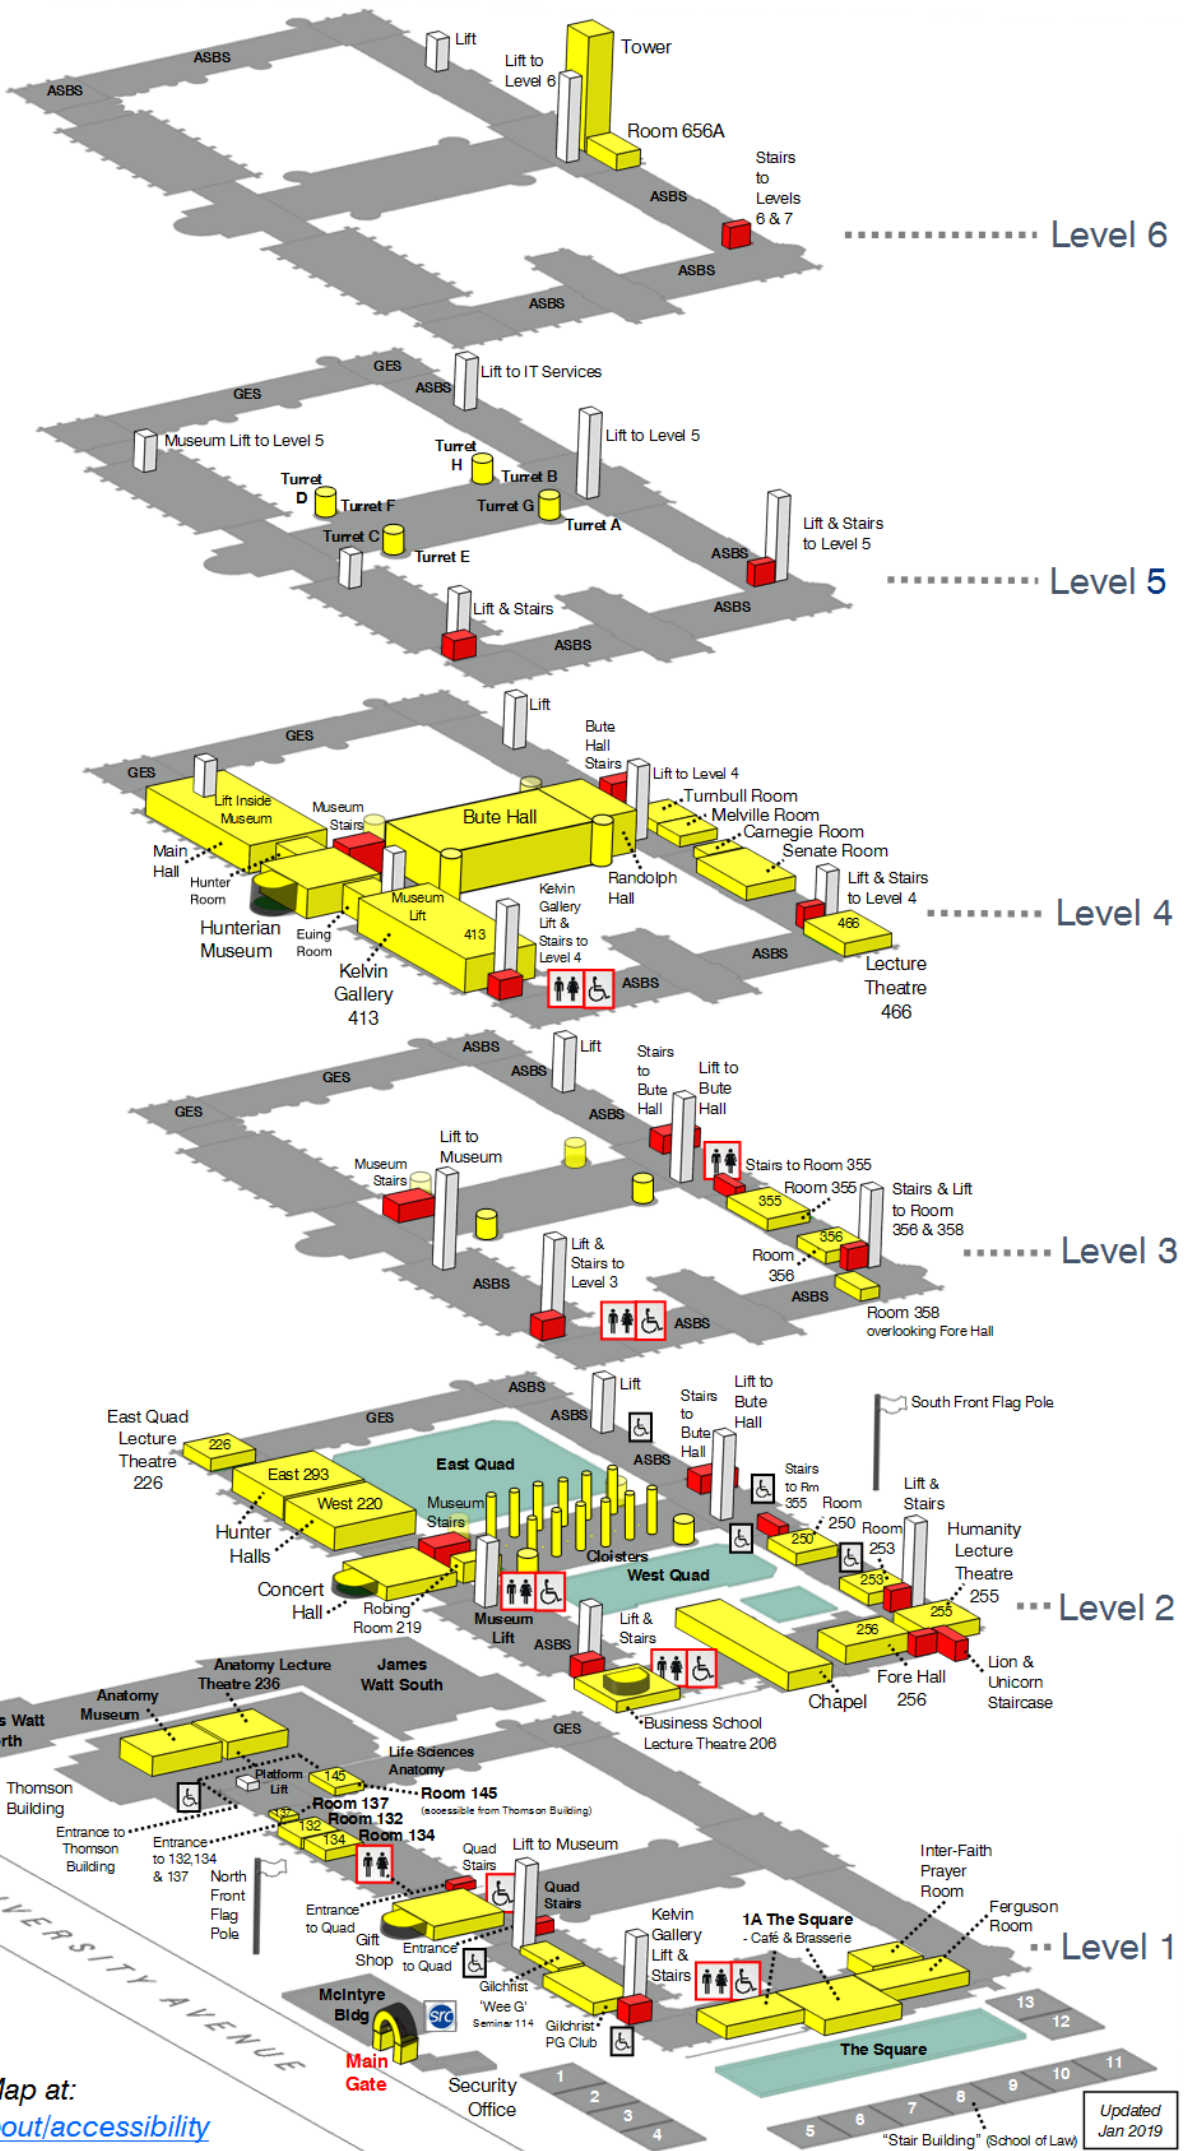

GILBERT SCOTT BUILDING (from University Avenue)

- ASBS - Adam Smith Business School
- GES - Geographical & Earth Sciences
- Accessible Entrance
- Accessible Toilets
- Toilets

Find the Accessibility Map at:
www.glasgow.ac.uk/about/accessibility